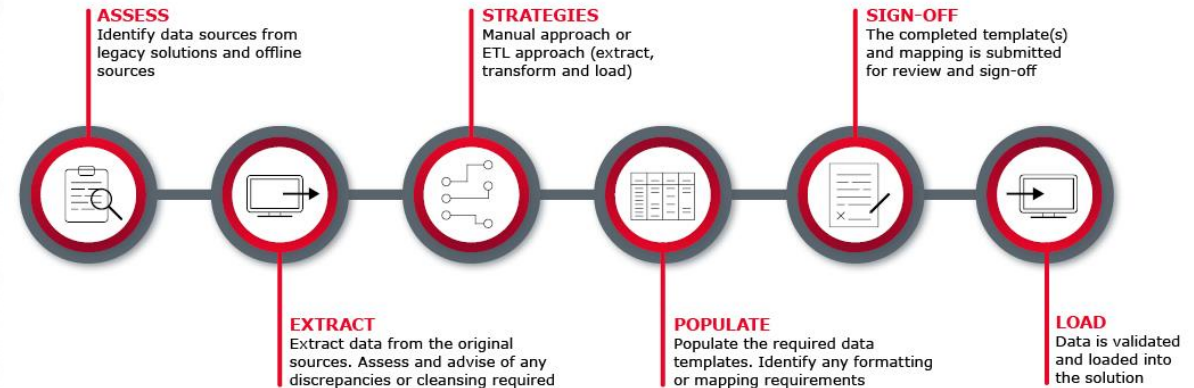

# People Force

IRIS | Cascade

People Force is an independent third-party consultancy with extensive IRIS Cascade experience

Services include:

- ✓ Project Management
- ✓ Data Migration
- ✓ Payroll Consultancy
- ✓ Workflow Design / Process re-engineering
- ✓ Change Management / Internal roll out
- ✓ Reports
- ✓ Post-live Support
- ✓ Payroll Cover

## People Force's Data Migration Services

"People Force were engaged by Hg to completely oversee the internal implementation of our new HR system. They managed the implementation working closely with the HR team... People Force always performed their role with the highest level of quality and professionalism."