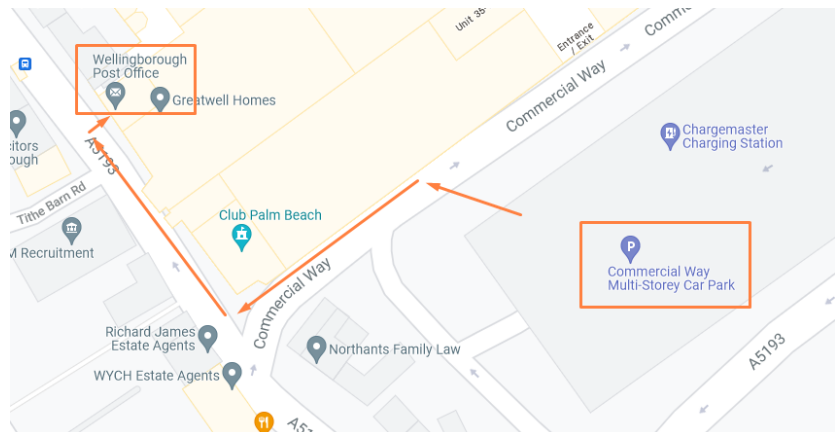

### Office Address:

1<sup>st</sup> Floor  
Wellingborough Post Office  
9-10 Sheep Street  
Wellingborough  
Northamptonshire  
NN8 1BL

### Finding Us

People Force Office is located on Sheep Street above the main post office in Wellingborough. The entrance to our office is via the Post Office main door. At the back of the Post Office is a door with our People Force logo on it. Please proceed to that door and ring the bell.

### Parking

Free parking is available at *Swansgate Shopping Centre Car Park, Commercial Way, Wellingborough, NN8 1EY.*

Signs to the town centre are clearly labelled and car parking at Swansgate Shopping Centre are highlighted upon entry to the town.